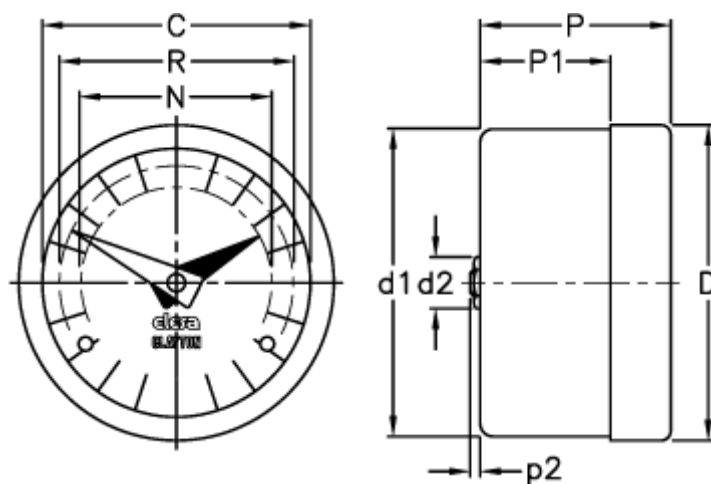

Article number: 2307020287
Description: E+G Gravity indicator
GA02-0002-D

Measures

C = 60	R = 51
D = 68.4	
D1 = 67.0	
d2 = 8	
N = 44	
P = 32	
P1 = 19.3	
p2 = 1.0	